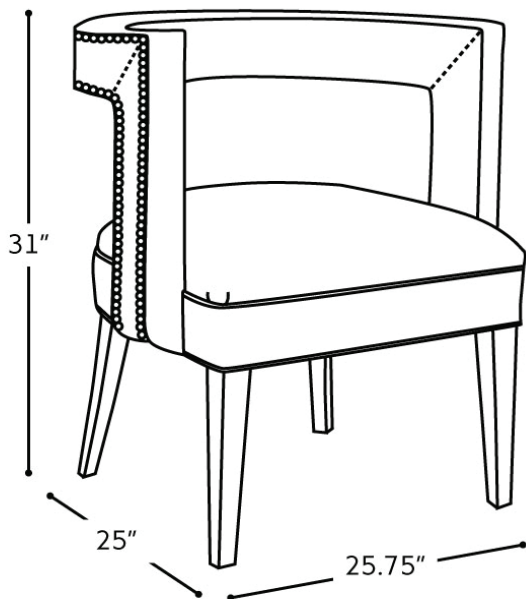

11182

ISLA CHAIR

Bound to incite a conversation, this ingenious accent chair looks like a work of art; with its inspired design and quality craftsmanship, it truly is! More than just to be admired, once you try it out you'll be hard-pressed to extract yourself from the surrounding comfort of this chair. As always, you can customize your chair(s) with a selection of wood finishes and coverings. Finally, picture your work of art enhanced with metal nail trim around the back and sides.

SEAT DEPTH: 20.5" SEAT HEIGHT: 19.5"

FEATURES + CUSTOMIZATIONS

- Standard with metal nail head trim as shown
- Custom sizing is not available for this model
- The frame is crafted from a combination of engineered and solid wood
- Crafted in Canada