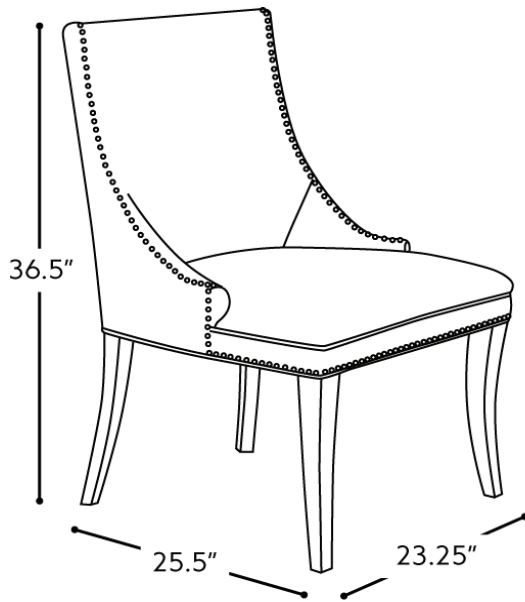

VOGEL
BY CHERVIN

11260

VENUS CHAIR

Imagine the comments you'll hear as your guests pull up a chair of this stature! Its classic, elegant design awaits your choice of fabric and wood finish to customize it for your home. The curved lines and understated design are embellished with standard metal nail head trim along the edges. This adds an enduring quality to the design you'll love for many years to come.

FEATURES + CUSTOMIZATIONS

- Standard with metal nail head trim as shown
- The frame is crafted from a combination of engineered and solid wood
- Crafted in Canada

SEAT DEPTH: 19.5"

SEAT HEIGHT: 20"