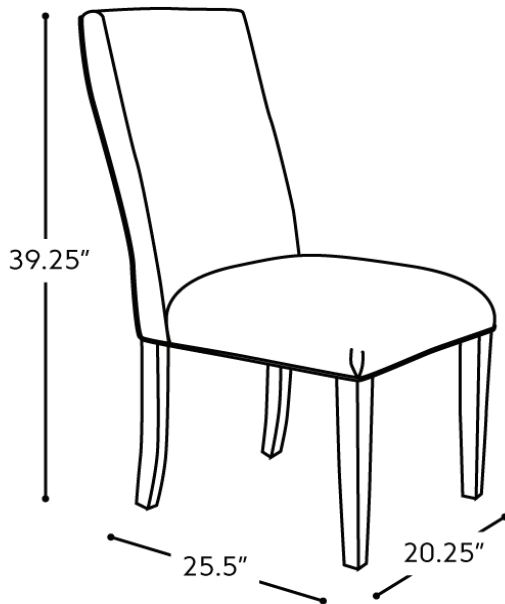

**VOGEL**  
BY CHERVIN

11268

## DAWSON CHAIR

This unadorned design is both practical and functional, awaiting your creative touches to bring it to life. It offers comfortable seating for any guest, whether around the dining table or as an accent in any room or area of your home. It's a space-saver, but big on relaxation with its tall padded back and cushioned fabric seat. So take your time to look at the upholstery we offer and we'll create the perfect dining/accent chair for you.

### FEATURES + CUSTOMIZATIONS

- The frame is crafted from a combination of engineered and solid wood
- Crafted in Canada

SEAT DEPTH: 17.5"

SEAT HEIGHT: 20.75"