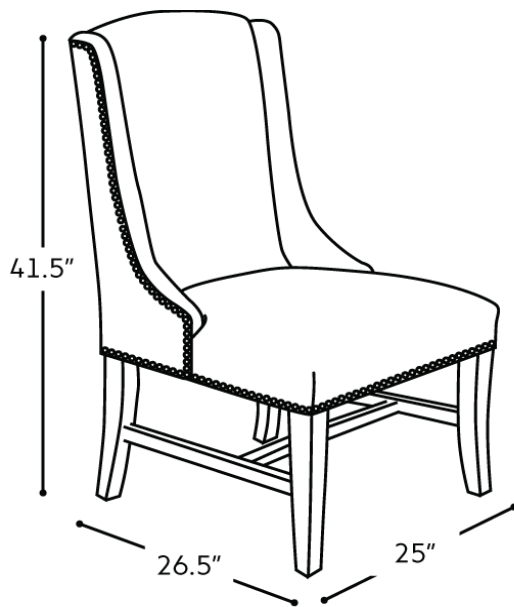

VOGEL
BY CHERVIN

11325

ALBERT CHAIR

This superbly styled dining chair will keep your guests at the table long after the meal is done and the table has been cleared. Designed for the host or hostess with exquisite taste for the finer things in life, it comes standard with metal nail head trim and plush padding. Choose from our fabric or leather colours and styles, select the harmonizing wood finish for the legs, then sit back and taste the sophistication and refinement. For a side order of elegance, your chair is also a perfect accent for any room.

SEAT DEPTH: 19.25"

SEAT HEIGHT: 20.5"

FEATURES + CUSTOMIZATIONS

- Standard with metal nail head trim as shown
- The frame is crafted from a combination of engineered and solid wood
- Crafted in Canada