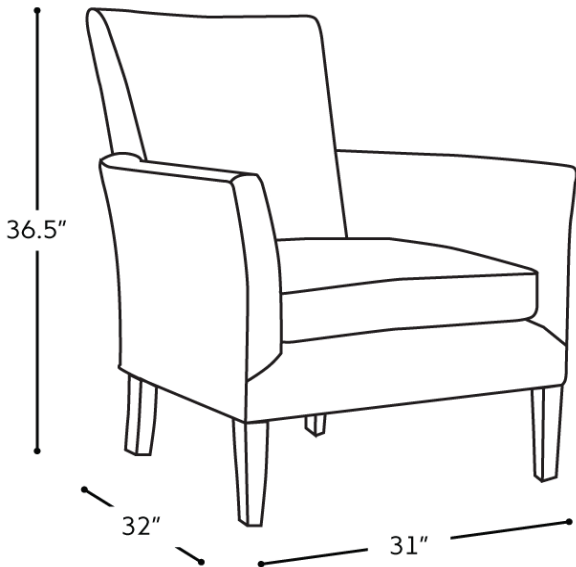

11556  
**CASSANDRA**  
**CHAIR**

Sure to be one of your favourite chairs, the Cassandra chair not only looks good but feels good, too. Dress it up for show with one of hundreds of upholstery styles and colours, or let it quietly take its place in a cozy corner. No matter where you want it to go, you can rest assured its top-quality materials and fine hand-craftsmanship will make it a mainstay anywhere in your home.

**FEATURES + CUSTOMIZATIONS**

- The frame is crafted from a combination of engineered and solid wood
- Crafted in Canada

SEAT DEPTH: 20" SEAT HEIGHT: 19" ARM HEIGHT: 25.5"

FROM THE  
**CASSANDRA COLLECTION**