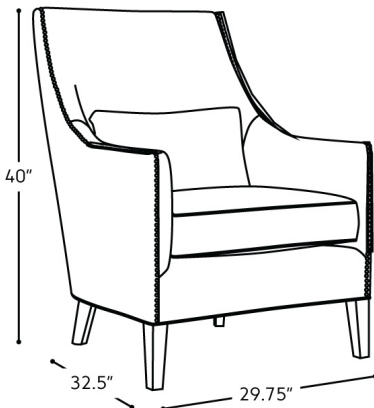

FROM THE  
**ADELAIDE COLLECTION**

11870 CHAIR

12870 OTTOMAN

### FEATURES + CUSTOMIZATIONS

- Standard with metal nail head trim (as shown)
- Standard with self-piped, feather-filled, lumbar pillow in the same fabric
- The frame is crafted from a combination of engineered and solid wood
- Crafted in Canada

SEAT DEPTH: 17.5" SEAT HEIGHT: 19" ARM HEIGHT: 24.5"