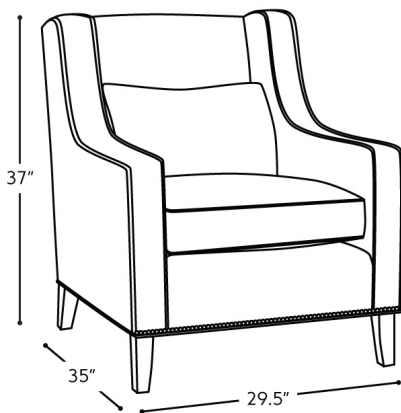

FROM THE  
**ELOISE COLLECTION**

11875 CHAIR

18875 SWIVEL CHAIR

### FEATURES + CUSTOMIZATIONS

- Standard with metal nail head trim (as shown)
- Standard with self-piped, feather-filled, lumbar pillow in the same fabric
- The frame is crafted from a combination of engineered and solid wood
- Crafted in Canada

SEAT DEPTH: 19" SEAT HEIGHT: 20" ARM HEIGHT: 23.75"