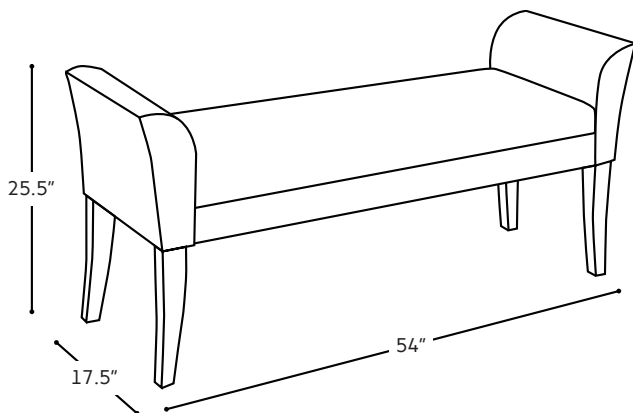

13129

NEWPORT BENCH WITH ARMS

Add a touch of Europe to your home with this French-inspired upholstered ottoman bench with flared arms. A classic design for your bedroom, entryway, or wherever you need a comfortable place to sit. It's a style that endures. Once you select your fabric from hundreds of colours and styles, and choose the wood finish to complement your finishes, it'll be a classic accent for your home.

FEATURES + CUSTOMIZATIONS

- The frame is crafted from a combination of engineered and solid wood
- Crafted in Canada

SEAT HEIGHT: 20.25"