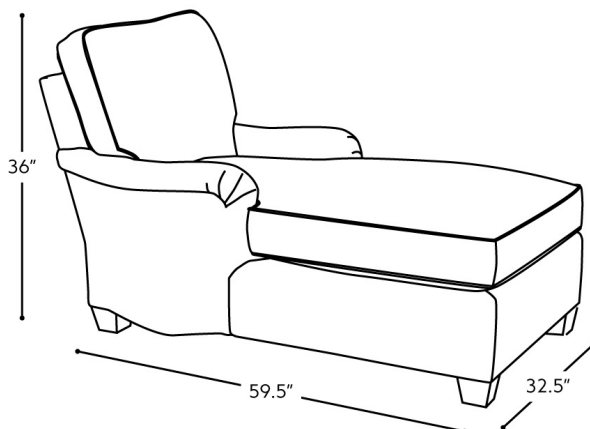

20202

ABIGAIL CHAISE LOUNGE

Oh so inviting, this chaise lounge is a tasteful addition to any room where one might seek a little respite. Beautifully designed with handcrafted quality construction, your only task is to select the fabric and finishes. Then, just add a good book and a spot of tea and you have the perfect recipe for some well-earned “me time”. Your customized lounge is made for enduring comfort that will outlast a library of books and all the tea in China.

FEATURES + CUSTOMIZATIONS

- Standard with feather and fibre blend back cushions
- Includes a 100% feather-filled, self-piped kidney pillow (in the same fabric)
- The frame is crafted from a combination of engineered and solid wood
- Crafted in Canada

SEAT DEPTH: 45" SEAT HEIGHT: 21" ARM HEIGHT: 22.5"