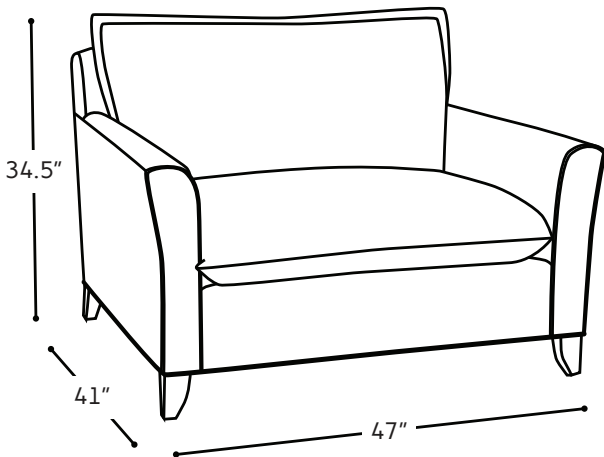

## GENEVIEVE CHAIR-AND-A- HALF

This contemporary beauty is a lot more than a chair; by normal standards, it's actually a chair-and-a-half! You can choose your covering from hundreds of styles and colours and select the wood stain for the legs. Seating of this magnitude has to be comfortable and inviting, so we've included a feather and fibre blend back pillow and two 18" square feather-filled throw pillows in the same fabric (throw pillows not available in leather). Your chair also comes standard with flange welt trim for strength and extra styling.

### FEATURES + CUSTOMIZATIONS

- Standard with feather and fibre blend back cushions
- Two 18" square feather-filled, self-piped throw pillows in the same fabric are included
- Standard with flange welt trim
- The frame is crafted from a combination of engineered and solid wood
- Crafted in Canada