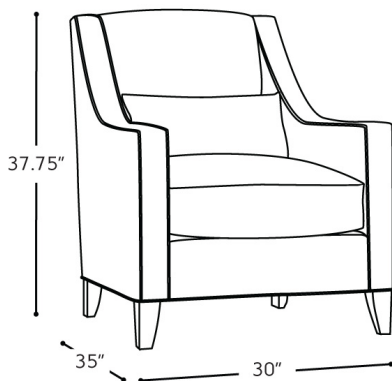

FROM THE
AERIEL COLLECTION

14104

14204

14704

FEATURES + CUSTOMIZATIONS

- Standard with knife-edge, feather-filled, lumbar pillow in the same fabric
- Matching ottoman: 14704
- The frame is crafted from a combination of engineered and solid wood
- Crafted in Canada

SEAT DEPTH: 22" (WITHOUT PILLOW) SEAT HEIGHT: 18.5" ARM HEIGHT: 24"