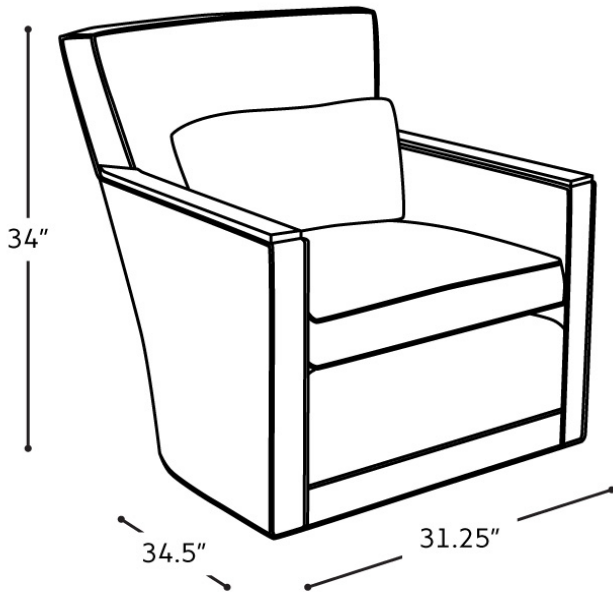

## MAX SWIVEL CHAIR

This chair design is exquisite in every detail, from the perfectly appointed wood-top arms to the subtle curves that surround you with comfort. The ever-so-slightly slanted back adds another unique touch. Quality construction and fine styling like this are standard features of every Vogel chair. Choose your upholstery from our vast selection of fine fabrics and we'll include the 100% feather-filled kidney pillow in the same fabric. Then select your wood finish and our craftsmen will create an extraordinary chair for you that will stand the test of time.

### FEATURES + CUSTOMIZATIONS

- Includes a 100% feather-filled, self-piped kidney pillow (in the same fabric)
- Custom sizing is not available for this model
- The frame is crafted from a combination of engineered and solid wood
- Crafted in Canada

SEAT DEPTH: 21" SEAT HEIGHT: 19" ARM HEIGHT: 19"