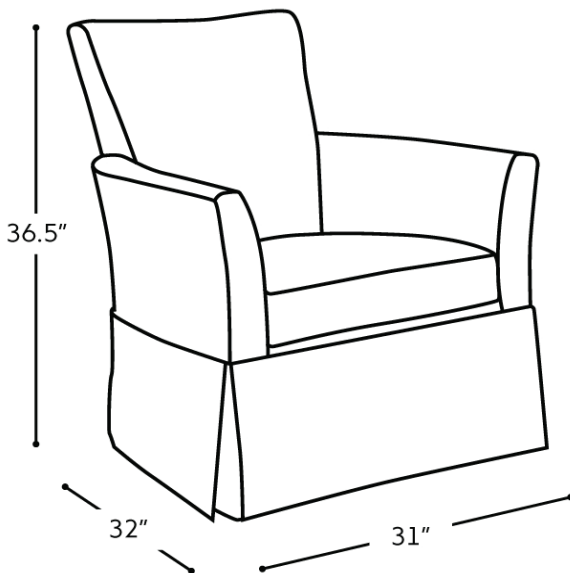

VOGEL
BY CHERVIN

18555

CASSANDRA SWIVEL CHAIR

The sleek lines and unembellished style make the Cassandra swivel chair chic and comfortable. Available as a swivel glider or stationary chair, you can choose to dress it up or keep it subtle with your upholstery choice from our hundreds of styles and colours. Whether you want to create an accent or make it a family favourite, this classic lounge can be whatever you want it to be. As a Vogel chair, its quality construction and styling will stand the test of time.

SEAT HEIGHT: 19" SEAT DEPTH: 21.25" ARM HEIGHT: 25.25"

FEATURES + CUSTOMIZATIONS

- Custom sizing is not available for this model
- The frame is crafted from a combination of engineered and solid wood
- Crafted in Canada

FROM THE CASSANDRA COLLECTION

11555

11556

17555