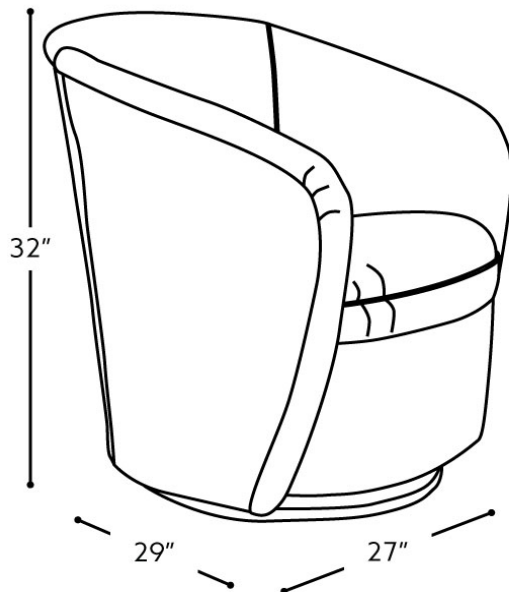

VOGEL
BY CHERVIN

18908

RUBY SWIVEL CHAIR

A favourite for comfort and charm, this swivel barrel chair works in any room, with any style. Truly an accent chair, it quietly adds a finishing touch without taking up a lot of space. Its soft curves and barrel design envelop you with comfort, but it doesn't stop there. This practical contemporary design also swivels!

FEATURES + CUSTOMIZATIONS

- Standard with a fully-upholstered swivel base (in the same fabric)
- Custom sizing is not available for this model
- The frame is crafted from a combination of engineered and solid wood
- Crafted in Canada

SEAT DEPTH: 21" SEAT HEIGHT: 19" ARM HEIGHT: