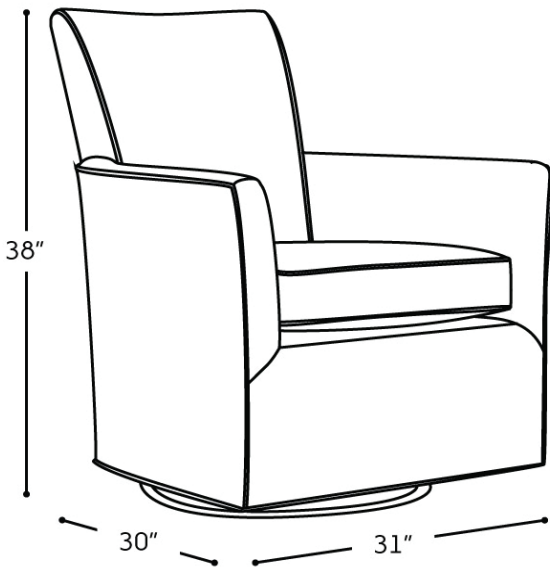

VOGEL
BY CHERVIN

17555

CASSANDRA SWIVEL GLIDER

The sleek lines and unembellished style make the Cassandra swivel glider chair chic and comfortable. Available as a swivel or stationary chair, you can choose to dress it up or keep it subtle with your upholstery choice from our hundreds of styles and colours. Whether you want to create an accent or make it a family favourite, this classic lounge can be whatever you want it to be. As a Vogel chair, its quality construction and styling will stand the test of time.

SEAT DEPTH: 20.25"

SEAT HEIGHT: 20.25"

ARM HEIGHT: 26"

FEATURES + CUSTOMIZATIONS

- Custom sizing is not available for this model
- The frame is crafted from a combination of engineered and solid wood
- Crafted in Canada

FROM THE CASSANDRA COLLECTION

11555

11556

18555