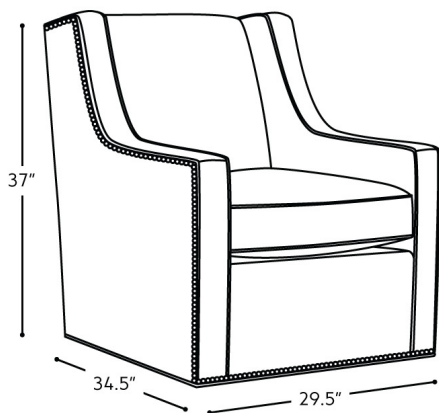

FROM THE  
**ELOISE COLLECTION**

11875 CHAIR

18875 SWIVEL CHAIR

### FEATURES + CUSTOMIZATIONS

- Standard with metal nail head trim (as shown)
- Standard with self-piped, feather-filled, lumbar pillow in the same fabric
- Custom sizing is not available for this model
- The frame is crafted from a combination of engineered and solid wood
- Crafted in Canada

SEAT DEPTH: 19" SEAT HEIGHT: 20" ARM HEIGHT: 23.75"