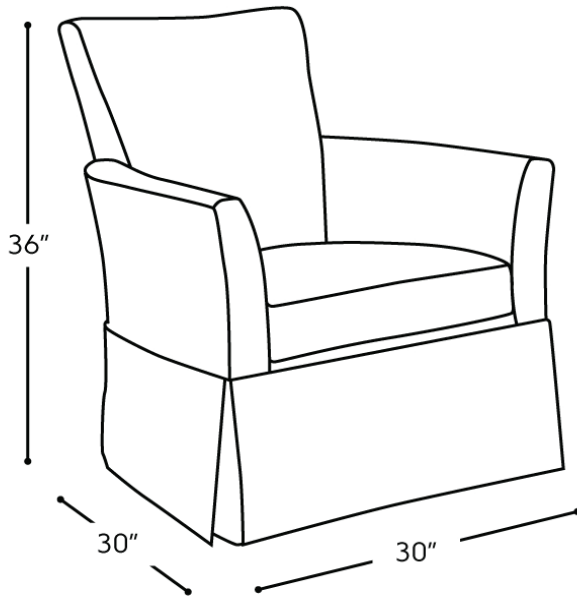

VOGEL
BY CHERVIN

11555

CASSANDRA CHAIR

The sleek lines and unembellished style make this chair chic and comfortable. Available as a swivel or swivel glider, you can choose to dress it up or keep it subtle with your upholstery choice from our hundreds of styles and colours. Whether you want to create an accent or make it a family favourite, this classic chair can be whatever you want it to be. As a Vogel chair, its quality construction and styling will stand the test of time.

SEAT HEIGHT: 19"

FEATURES + CUSTOMIZATIONS

- Custom sizing is not available for this model
- The frame is crafted from a combination of engineered and solid wood
- Crafted in Canada

FROM THE CASSANDRA COLLECTION