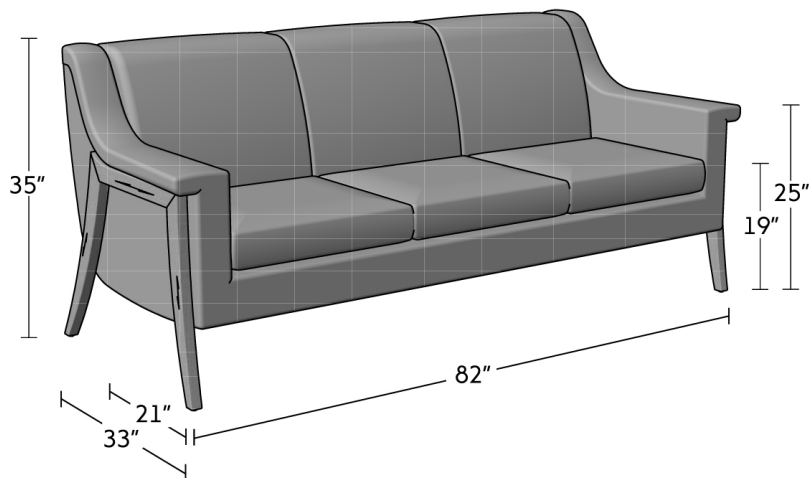

14110

ALESUND SOFA

This stunning sofa is an artistic tribute to mid-century modern design. A fluid body stands on tapered legs made of solid wood, and invites you to relax into the slight recline of its form. The contrasting materials and relaxed form of this sofa make it the perfect focal furniture for a beautiful and eclectic space in your home.

MORE FROM THE ALESUND COLLECTION

14210

14310

14710

FEATURES + CUSTOMIZATIONS

- Standard with fibre-wrapped Qualux medium-density foam seat cushions (minimum 2.5 lb density).
- Customize your comfort level – Firm, Soft, or Ultra-Lux.
- Standard with Maple arm, offered in Walnut at an additional charge.
- Features reversible seat cushions.
- Crafted in Canada.