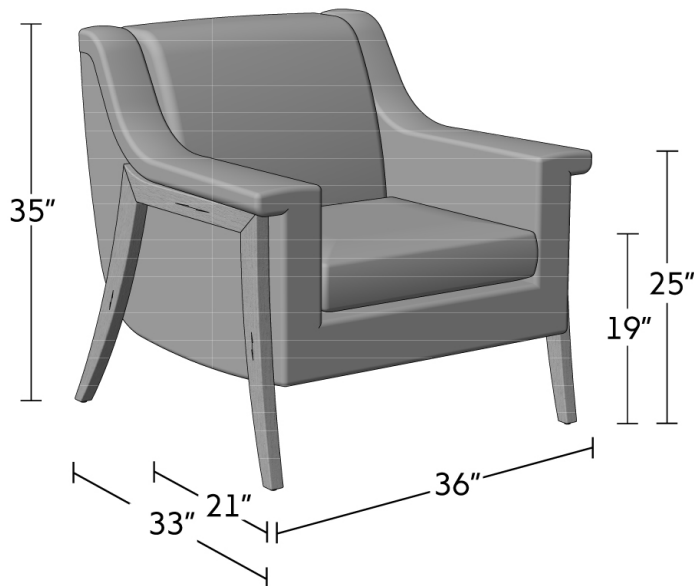

14310

ALESUND CHAIR

This stunning chair is an artistic tribute to mid-century modern design. A fluid body stands on tapered legs made of solid wood, and invites you to relax into the slight recline of its form. The contrasting materials and relaxed form of this chair make it the perfect accent piece for a beautiful and eclectic space in your home.

MORE FROM THE ALESUND COLLECTION

14110

14210

14710

FEATURES + CUSTOMIZATIONS

- Standard with fibre-wrapped Qualux medium-density foam seat cushion (minimum 2.5 lb density).
- Customize your comfort level – Firm, Soft, or Ultra-Lux.
- Standard with Maple arm, offered in Walnut at an additional charge.
- Features reversible seat cushion.
- Crafted in Canada.