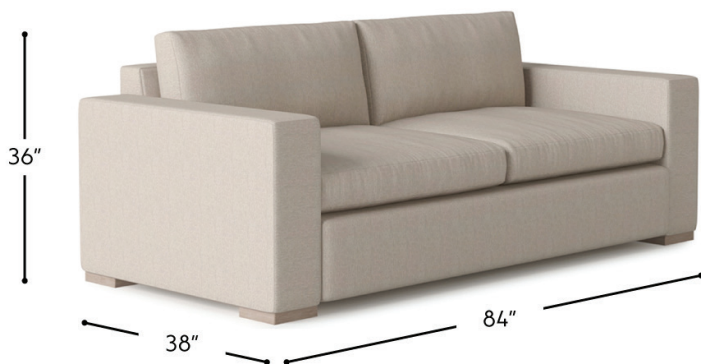

# BROADWAY SOFA

Broadway is a contemporary sofa, with fantastic flexibility and dramatic design. Choose the back cushions you prefer (standard with box back; knife edge also available for a more relaxed look), seat depth, and the cover that enriches your aesthetics. With broad seat cushions, extra wide arms, and a body designed for the perfect sit and support, this sofa is just what you need for a refined but relaxing lounge.

## MORE FROM THE BROADWAY COLLECTION

23001

23101

23201

23301

23001-30

## FEATURES + CUSTOMIZATIONS

- Standard with feather and fibre blend, box back cushions. Back cushions are also available in a knife edge.
- Standard with fibre wrapped Qualux foam, box seat cushions with top stitching (minimum 2.5 lb density).
- Optional 21", 22" or 23" seat depth – please specify on your order.
- Available with 2 seats, or a single bench seat – please specify on your order.
- Customize your comfort level – Firm, Soft, or Ultra-Lux.
- The frame is crafted from a combination of engineered and solid wood.
- Crafted in Canada.

SEAT DEPTH: 22", 23" OR 24"    SEAT HEIGHT: 18"    ARM HEIGHT: 24"