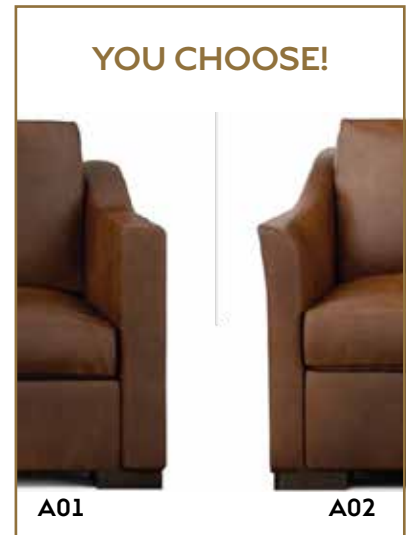

23002 SOHO SECTIONAL

Soho is a fresh take on clean, contemporary design. This sectional features modern, thick, square legs, and offers two unique arm styles to adapt to your style as well as three optional seat depths to optimize comfort for even the most petite among us. This ultra-custom piece is available in a wide range of configurations, each finished with feather and fiber blend back cushions, and exquisite topstitching. With a versatile and modern design and endless customization options, Soho is just the sectional you've been looking for.

FEATURES

- Standard with feather and fiber blend, box back cushion. Back cushions are also available in a knife edge.
- Your choice of straight arm (A01) or curved arm (A02)
- Optional 20", 21" or 22" seat depth – please specify on your order.

<p>23102 SOFA</p>  <p>W. 86" D. 37" H. 36"</p>	<p>23202 LOVESEAT</p>  <p>W. 60" D. 37" H. 36"</p>	<p>23002-10 ARMLESS LOVESEAT</p>  <p>W. 52" D. 37" H. 36"</p>	<p>23002-11 RAF LOVESEAT</p>  <p>W. 56" D. 37" H. 36"</p>	<p>23002-12 LAF LOVESEAT</p>  <p>W. 56" D. 37" H. 36"</p>	<p>23002-14 RAF SOFA</p>  <p>W. 82" D. 37" H. 36"</p>
<p>23002-15 LAF SOFA</p>  <p>W. 82" D. 37" H. 36"</p>	<p>23002-16 ARMLESS CHAIR</p>  <p>W. 26" D. 37" H. 36"</p>	<p>23002-17 RAF CHAISE</p>  <p>W. 34" D. 63" H. 36"</p>	<p>23002-18 LAF CHAISE</p>  <p>W. 34" D. 63" H. 36"</p>	<p>23002-19 RAF CHAIR</p>  <p>W. 30" D. 37" H. 36"</p>	<p>23002-20 LAF CHAIR</p>  <p>W. 30" D. 37" H. 36"</p>
<p>23002-21 RAF CUDDLER</p>  <p>W. 66.5" D. 37" H. 36"</p>	<p>23002-22 LAF CUDDLER</p>  <p>W. 66.6" D. 37" H. 36"</p>	<p>23002-23 CORNER</p>  <p>W. 37" D. 37" H. 36"</p>	<p>23002-31 RAF SOFA WITH RETURN</p>  <p>W. 93" D. 37" H. 36"</p>	<p>23002-32 LAF SOFA WITH RETURN</p>  <p>W. 93" D. 37" H. 36"</p>	<p>23002-30 OTTOMAN</p>  <p>W. 28" D. 26" H. 18"</p>