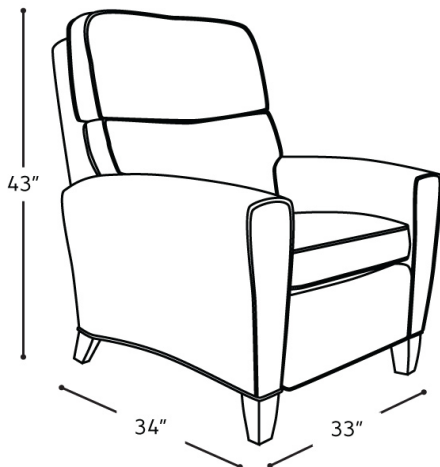

15437-11

SHELBY POWER RECLINER

This contemporary take on a traditional style offers a more streamlined look, yet the seat is a little wider. The arms are smooth and low, yet they offer comfort and style. Try it out and you'll see how exquisitely comfortable the Shelby Power Recliner is. Your Vogel chair is completely customizable, so you get exactly what you want for your home. Choose the upholstery and wood stain and our craftsmen will use only top-quality materials to create your beautifully styled recliner.

FROM THE
SHELBY COLLECTION

15437-10 RECLINER

15437-11 POWER RECLINER

SEAT DEPTH: 20" SEAT HEIGHT: 20" ARM HEIGHT: 26"

FEATURES + CUSTOMIZATIONS

- Features a power, full-reclining mechanism
- Battery pack available at an additional cost
- Custom sizing is not available for this model
- The frame is crafted from a combination of engineered and solid wood
- Crafted in Canada