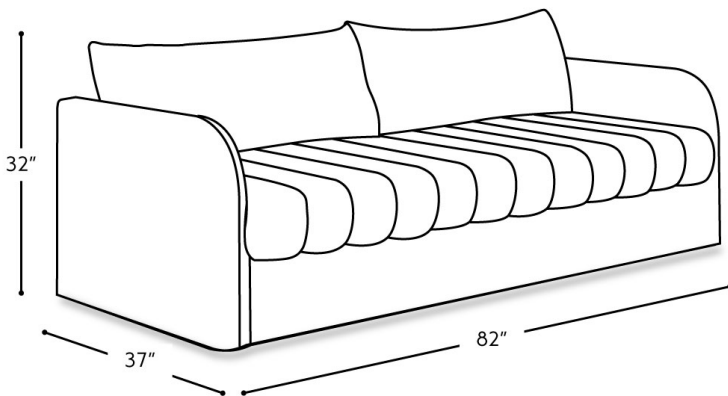

14113

VALENTINO SOFA

Introducing the ultimate solution to your seating needs – meet Valentino, our Channel-Tufted Sofa!

Made with the utmost care in Toronto, Canada, this sofa is built to last. With its plush, channel-tufted bench seat cushion and simple knife edge, back cushion, it offers the perfect balance of style and comfort. Whether you're looking for a cozy place to relax or an elegant statement piece for your living room, Valentino has got you covered!

SEAT DEPTH: 21", 22" OR 23" SEAT HEIGHT: 18.5" ARM HEIGHT: 24"

MORE FROM THE VALENTINO COLLECTION

14113

14213

14313

FEATURES + CUSTOMIZATIONS

- Standard with channel-tufted, fibre-wrapped Qualux foam seat (minimum 2.5 lb density)
- Standard with feather and fibre blend, knife edge, back cushions
- Optional 21", 22", or 23" seat depth – please specify on your order
- Customize your comfort level – Firm, Soft, or Ultra-Lux
- The frame is crafted from a combination of engineered and solid wood
- Crafted in Canada