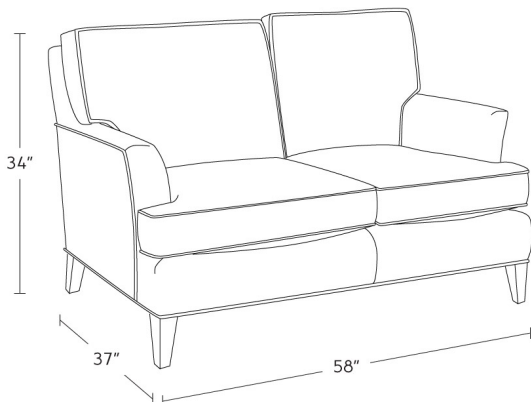

14201

BIRKLEY LOVESEAT

A low-set body, petite flared arms, and traditional t-cushions come together to form a loveseat that is both cozy and classic – Birkley. Equally welcome at the cottage or in your condo, Birkley acts as a warm embrace – a welcoming place to sit back or curl up – in your most comforting and serene spaces. Pair it with a coordinated Birkley sofa, chair, or ottoman to complete a look that just feels like home.

MORE FROM THE BIRKLEY COLLECTION

14101

14301

14701

FEATURES + CUSTOMIZATIONS

- Standard with 50/50 feather and fibre blend back cushions
- Standard with 2 seats; available a single bench seat. Please specify on your PO
- Standard with fiber-wrapped Qualux foam seat cushions (minimum 2.5 lb density)
- Customize your comfort level – Firm, Soft, or Ultra-Lux
- The frame is crafted from a combination of engineered and solid wood
- Crafted in Canada