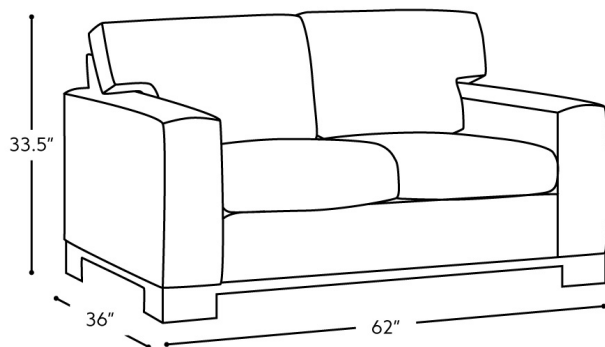

14203

JULIUS LOVESEAT

Contemporary and comfortable, this tranquil design is available as a sofa or a loveseat. The perfect seating for any style, you can customize it with your choice of covering from our vast array of patterns and colours. Accent with a throw pillow or two in a contrasting colour or pattern and make your own personal style statement. No matter what style you want, your furniture will be made of the finest materials by skilled craftsmen in our own shop. All of our creations will stand the test of time.

SEAT HEIGHT: 18.5" ARM HEIGHT: 24"

MORE FROM THE JULIUS COLLECTION

14103

14203

FEATURES + CUSTOMIZATIONS

- Standard with foam and fiber blend, box back cushions
- Customize your comfort level - Firm, Soft, or Ultra-Lux
- In leather, the implementation of seams is required
- The frame is crafted from a combination of engineered and solid wood
- Crafted in Canada