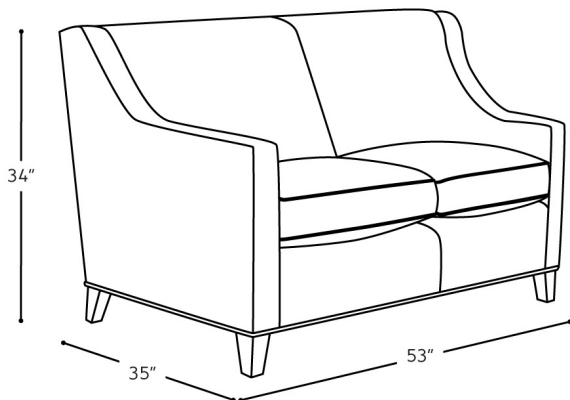

14204

AERIEL LOVESEAT

Aerial's sleek design makes a statement without monopolizing the conversation. A perfect addition to any space, it can be dressed up with a bold upholstery choice, or down-played with neutrals then accented with contrasting throw pillows. The choice is all yours, but you can rest assured we only choose top-quality materials when we handcraft your extraordinary Vogel furniture.

SEAT DEPTH: 22" SEAT HEIGHT: 18.5" ARM HEIGHT: 24"

MORE FROM THE AERIEL COLLECTION

14104

14304

14704

FEATURES + CUSTOMIZATIONS

- Standard with 2 seats; available with a single bench seat. Please specify on your PO
- Standard with fiber-wrapped Qualux foam seat cushions (minimum 2.5 lb density)
- Customize your comfort level - Firm, Soft, or Ultra-Lux
- The frame is crafted from a combination of engineered and solid wood
- Crafted in Canada