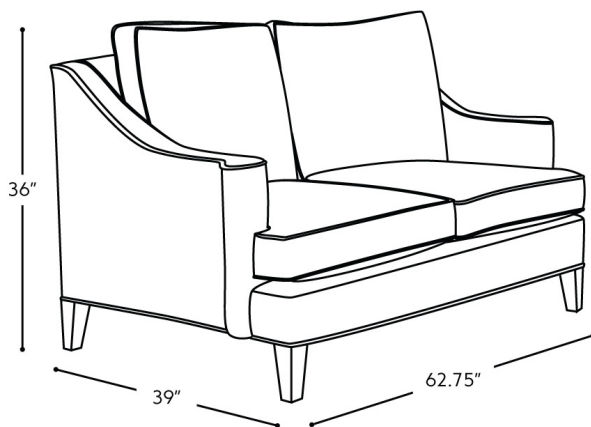

14205

CLEOPATRA SOFA

Such style and grace! Available as a sofa or loveseat, this contemporary style is sure to become a classic. Like all of our furniture, each edge and seam is finished to perfection so you know it will offer years of comfortable support and stand the test of time. The scrolled arms are chic and add both style and comfort. Once you select the covering from our vast array of styles, colours and patterns and choose the wood stain for the legs, we'll fashion the unique sofa or loveseat of your dreams.

SEAT DEPTH: 21" SEAT HEIGHT: 19" ARM HEIGHT: 25"

MORE FROM THE CLEOPATRA COLLECTION

14105

14205

FEATURES + CUSTOMIZATIONS

- Standard with feather and fibre blend back cushions
- Customize your comfort level - Firm, Soft, or Ultra-Lux
- In leather or non-directional fabrics, the implementation of seams is required
- The frame is crafted from a combination of engineered and solid wood
- Crafted in Canada