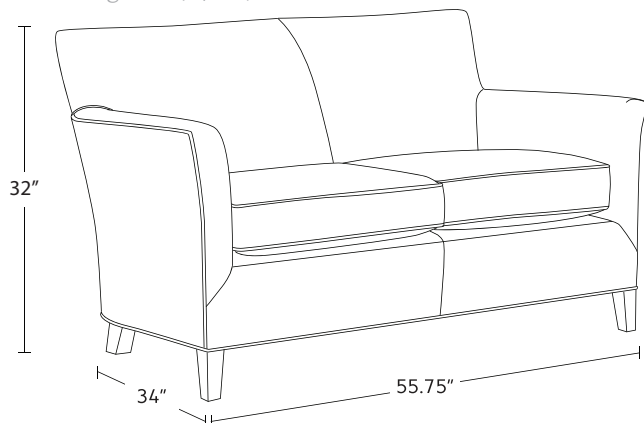

VOGEL
BY CHERVIN

14206

CLARISSA LOVESEAT

Full of fashion sense, this smart design is also available as a sofa or chair (stationary, swivel, or swivel glider). Clarissa is right at home in any space that prioritizes the partnership of style and comfort. Make her your own creation by selecting the perfect covering from over 300 different designs, colours, and patterns. Add contrasting throw pillows to add a little extra spice to your style. Clarissa is one of our bestselling collections - this loveseat is just one way we love to show you how much we care about pairing exceptional quality with the highest aesthetics.

FEATURES

- This model does not allow for custom sizing
- Matching sofa (14106)

SEAT DEPTH: 21" SEAT HEIGHT: 19.25" ARM HEIGHT: 25.25"

MORE FROM THE CLARISSA COLLECTION

14106

14306

14406

14506