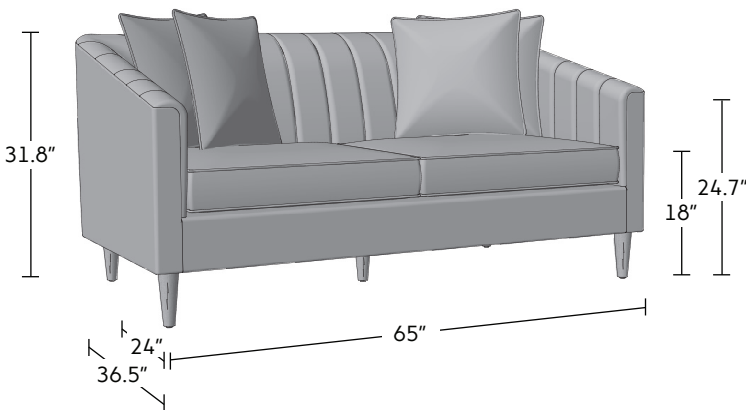

## MADISON LOVESEAT

With her distinctive interior channel tufting, beautifully tapered legs, and gentle but defined edges, the Madison loveseat is perfect for the most refined of spaces. Whether you're seeking an accent piece for your office lounge, a welcoming seat in your bay window, or the finishing touch in an elegant living room, this romantic loveseat is guaranteed to lend your space an air of both confidence and grace.

### FEATURES

- Features reversible seat cushion