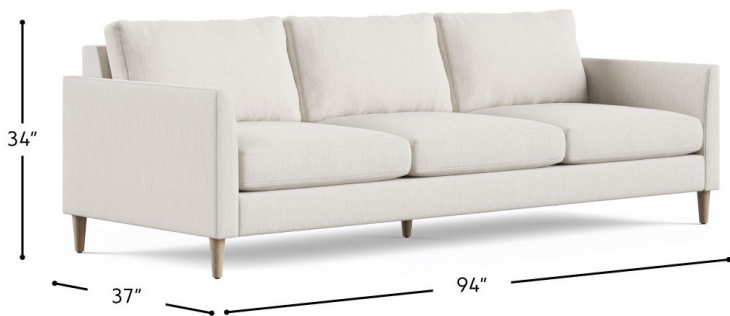

## TRIBECA SOFA

Experience a truly personalized seating option with the Tribeca mid-century modern sofa, designed to cater to your individual tastes and preferences. We provide a range of three arm styles and three seat depths for you to choose from. Every element of our custom furniture is meticulously selected for durability, from the resilient Qualux Foam to the sturdy frame, guaranteeing long-lasting quality.

SEAT DEPTH: 21", 22" OR 23"    SEAT HEIGHT: 18"    ARM HEIGHT: 25"

### FEATURES + CUSTOMIZATIONS

- Standard with feather and fibre blend, box back cushions.
- Standard with fibre wrapped Qualux foam, box seat cushions with top stitching (minimum 2.5 lb density).
- Your choice of slope arm (A01), wedge arm (A02), or track arm (A03).
- Optional 21", 22" or 23" seat depth – please specify on your order.
- Customize the 3 seat cushions to 2 seat cushions or a single bench seat.
- Customize your comfort level – Firm, Soft, or Ultra-Lux.
- The frame is crafted from a combination of engineered and solid wood.
- Crafted in Canada.