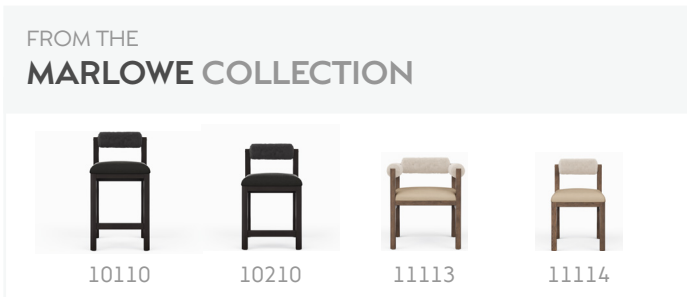

10210
**MARLOWE
 COUNTER
 STOOL**

Discover the perfect blend of style and functionality with the Marlowe Counter Stool, an exquisite addition to any kitchen or dining area. Crafted with a sturdy solid wood frame, this art deco counter stool offers unparalleled durability while providing a touch of elegance to your home. The curved bolster back contours perfectly to your body, delivering ultimate comfort that invites you to linger over meals and conversations.

Customize Marlowe with fabric, leather, and finish options that suit your home's aesthetic beautifully.

FEATURES + CUSTOMIZATIONS

- Standard with a tightly upholstered, fibre-wrapped Qualux foam back with top stitch detailing.
- Standard with a tightly upholstered, fibre-wrapped Qualux foam seat (minimum 2.5 lb density).
- Solid Wood Base – Available in Maple, Oak, or Walnut finishes.
- The frame is crafted from a combination of engineered and solid wood.
- Crafted in Canada.

SEAT DEPTH: 16" SEAT HEIGHT: 26"